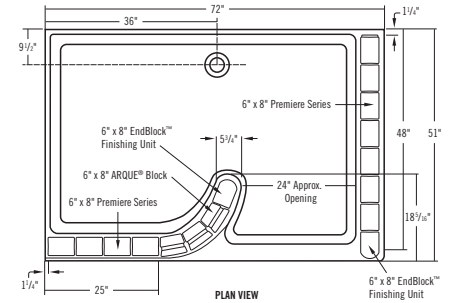

WALK-IN "RIGHT ENTRY" SHOWER FLOOR PLAN

Standard Fit Shower Bases (Size: 60" x 32"— Left or Right Drain in White or Biscuit colors.)

Standard Fit Shower Bases

PART CODE	STYLE	COLOR	WEIGHT (LBS.)	MSRP
103048	Left Drain	White	75	$ 919.60
103056	Left Drain	Biscuit	75	$ 919.60
103040	Right Drain	White	75	$ 919.60
103045	Right Drain	Biscuit	75	$ 919.60