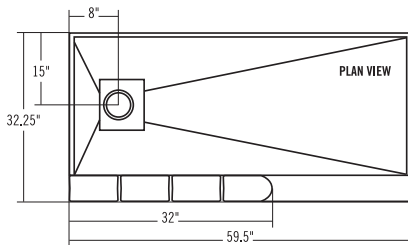

STANDARD FIT SHOWER FLOOR PLAN
(Left Drain – Right Entry)