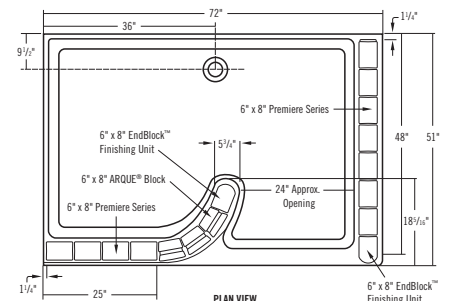

WALK-IN "RIGHT ENTRY" SHOWER FLOOR PLAN