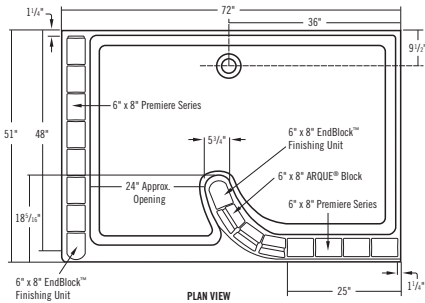

Walk-In Shower Bases (Size: 72" x 51"— Left or Right Entry available in White or Biscuit colors.)

Walk-In Shower Bases

PART CODE	STYLE	COLOR	WEIGHT (LBS.)	MSRP
103021	Left Entry	White	150	$1,466.85
103037	Left Entry	Biscuit	150	$1,466.85
103014	Right Entry	White	150	$1,466.85
103034	Right Entry	Biscuit	150	$1,466.85

WALK-IN "LEFT ENTRY" SHOWER FLOOR PLAN