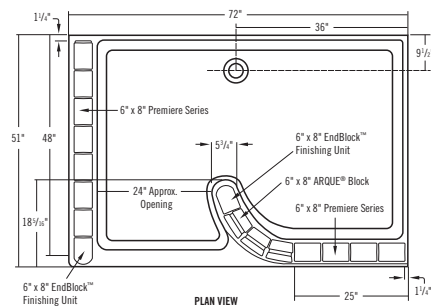

### Patterns

Premiere Series, DECORA® Pattern

Premiere Series, IceScapes® Pattern

Left Entry 72" x 51"

Right Entry 72" x 51"

WALK-IN "LEFT ENTRY" SHOWER FLOOR PLAN

WALK-IN "RIGHT ENTRY" SHOWER FLOOR PLAN