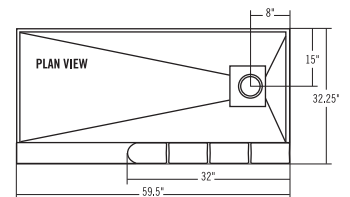

### Patterns

Premiere Series,  
DECORA® Pattern

Premiere Series,  
IceScapes® Pattern

Left Drain/Right Entry 60" x 32"

Right Drain/Left Entry 60" x 32"

STANDARD FIT SHOWER FLOOR PLAN  
(Left Drain – Right Entry)