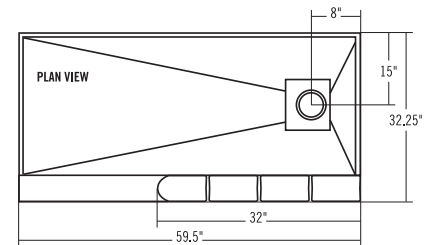

## Standard Fit Shower Bases (Size: 60" x 32"— Left or Right Drain in White or Biscuit colors.)

### Standard Fit Shower Bases

PART CODE	STYLE	COLOR	WEIGHT (LBS.)	MSRP
103048	Left Drain	White	75	\$ 919.60
103056	Left Drain	Biscuit	75	\$ 919.60
103040	Right Drain	White	75	\$ 919.60
103045	Right Drain	Biscuit	75	\$ 919.60

STANDARD FIT SHOWER FLOOR PLAN  
(Left Drain – Right Entry)

Left Drain/Right Entry 60" x 32"

Right Drain/Left Entry 60" x 32"

STANDARD FIT SHOWER FLOOR PLAN  
(Right Drain – Left Entry)

## Standard Fit Shower Doors (Size: 28" x 67 3/4"— Clear or Obscure Glass in a Chrome Frame.)