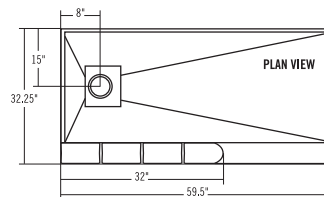

### Patterns

Premiere Series,  
DECORA® Pattern

Premiere Series,  
IceScapes® Pattern

Left Drain/Right Entry 60" x 32"

Right Drain/Left Entry 60" x 32"

STANDARD FIT SHOWER FLOOR PLAN  
(Left Drain – Right Entry)