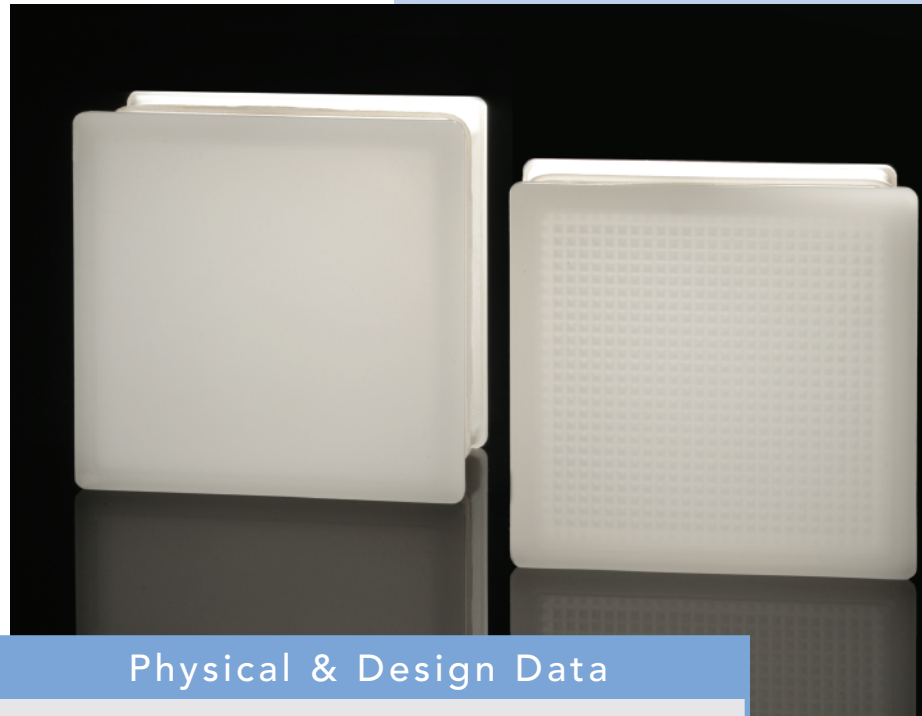

Opal Glass Block

Imagine the possibilities with the new Opal Glass Block! This unique glass block provides a new look to your designs with all of the traditional benefits of glass block. Daylighting with a level of privacy that only Opal Glass Block can provide with two patterns to choose from ...exclusively, from Pittsburgh Corning.

Soft and Soothing

Opal fills the space with soft opalescent white light. Opal can be used in exterior and interior applications to provide light and privacy and create a pleasant, soothing atmosphere. Opal also provides the same basic benefits of ordinary glass block by creating sound insulation, security, graffiti resistance and easy maintenance. Opal can be installed like traditional glass block.

Opal softens the light during the day yet still makes use of the late afternoon light by welcoming it into the room. Opal would be a welcome addition to libraries, hospitals, and schools as well as residences and public buildings. It combines the functional security of glass block with the beauty of an opal-like appearance.

Physical & Design Data

Size	8" x 8" x 4" (nominal)
Patterns Available	<p>Plain – With a smooth finish both inside and out, this style emits a softly diffused light over an entire area.</p> <p>Silk – This fine grid pattern on the inner surface provides an elegant setting as it gently spreads light.</p>