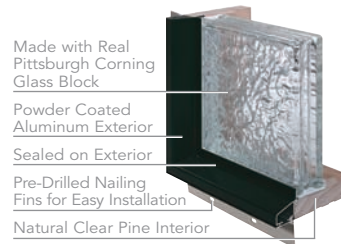

LightWise® Residential Systems

LightWise® Vinyl Frame window

Just place LightWise® Windows in the opening and fasten with the built-in nailing fins. Available in 78 sizes with optional glass block patterns.

LightWise® Windows install easily!

LightWise® Aluminum Clad Wood Window

Builders, remodelers and DIY-ers can quickly and easily place the window into an opening. Its built-in nailing fins quickly anchor the window. Available in 60 sizes with optional glass block patterns.